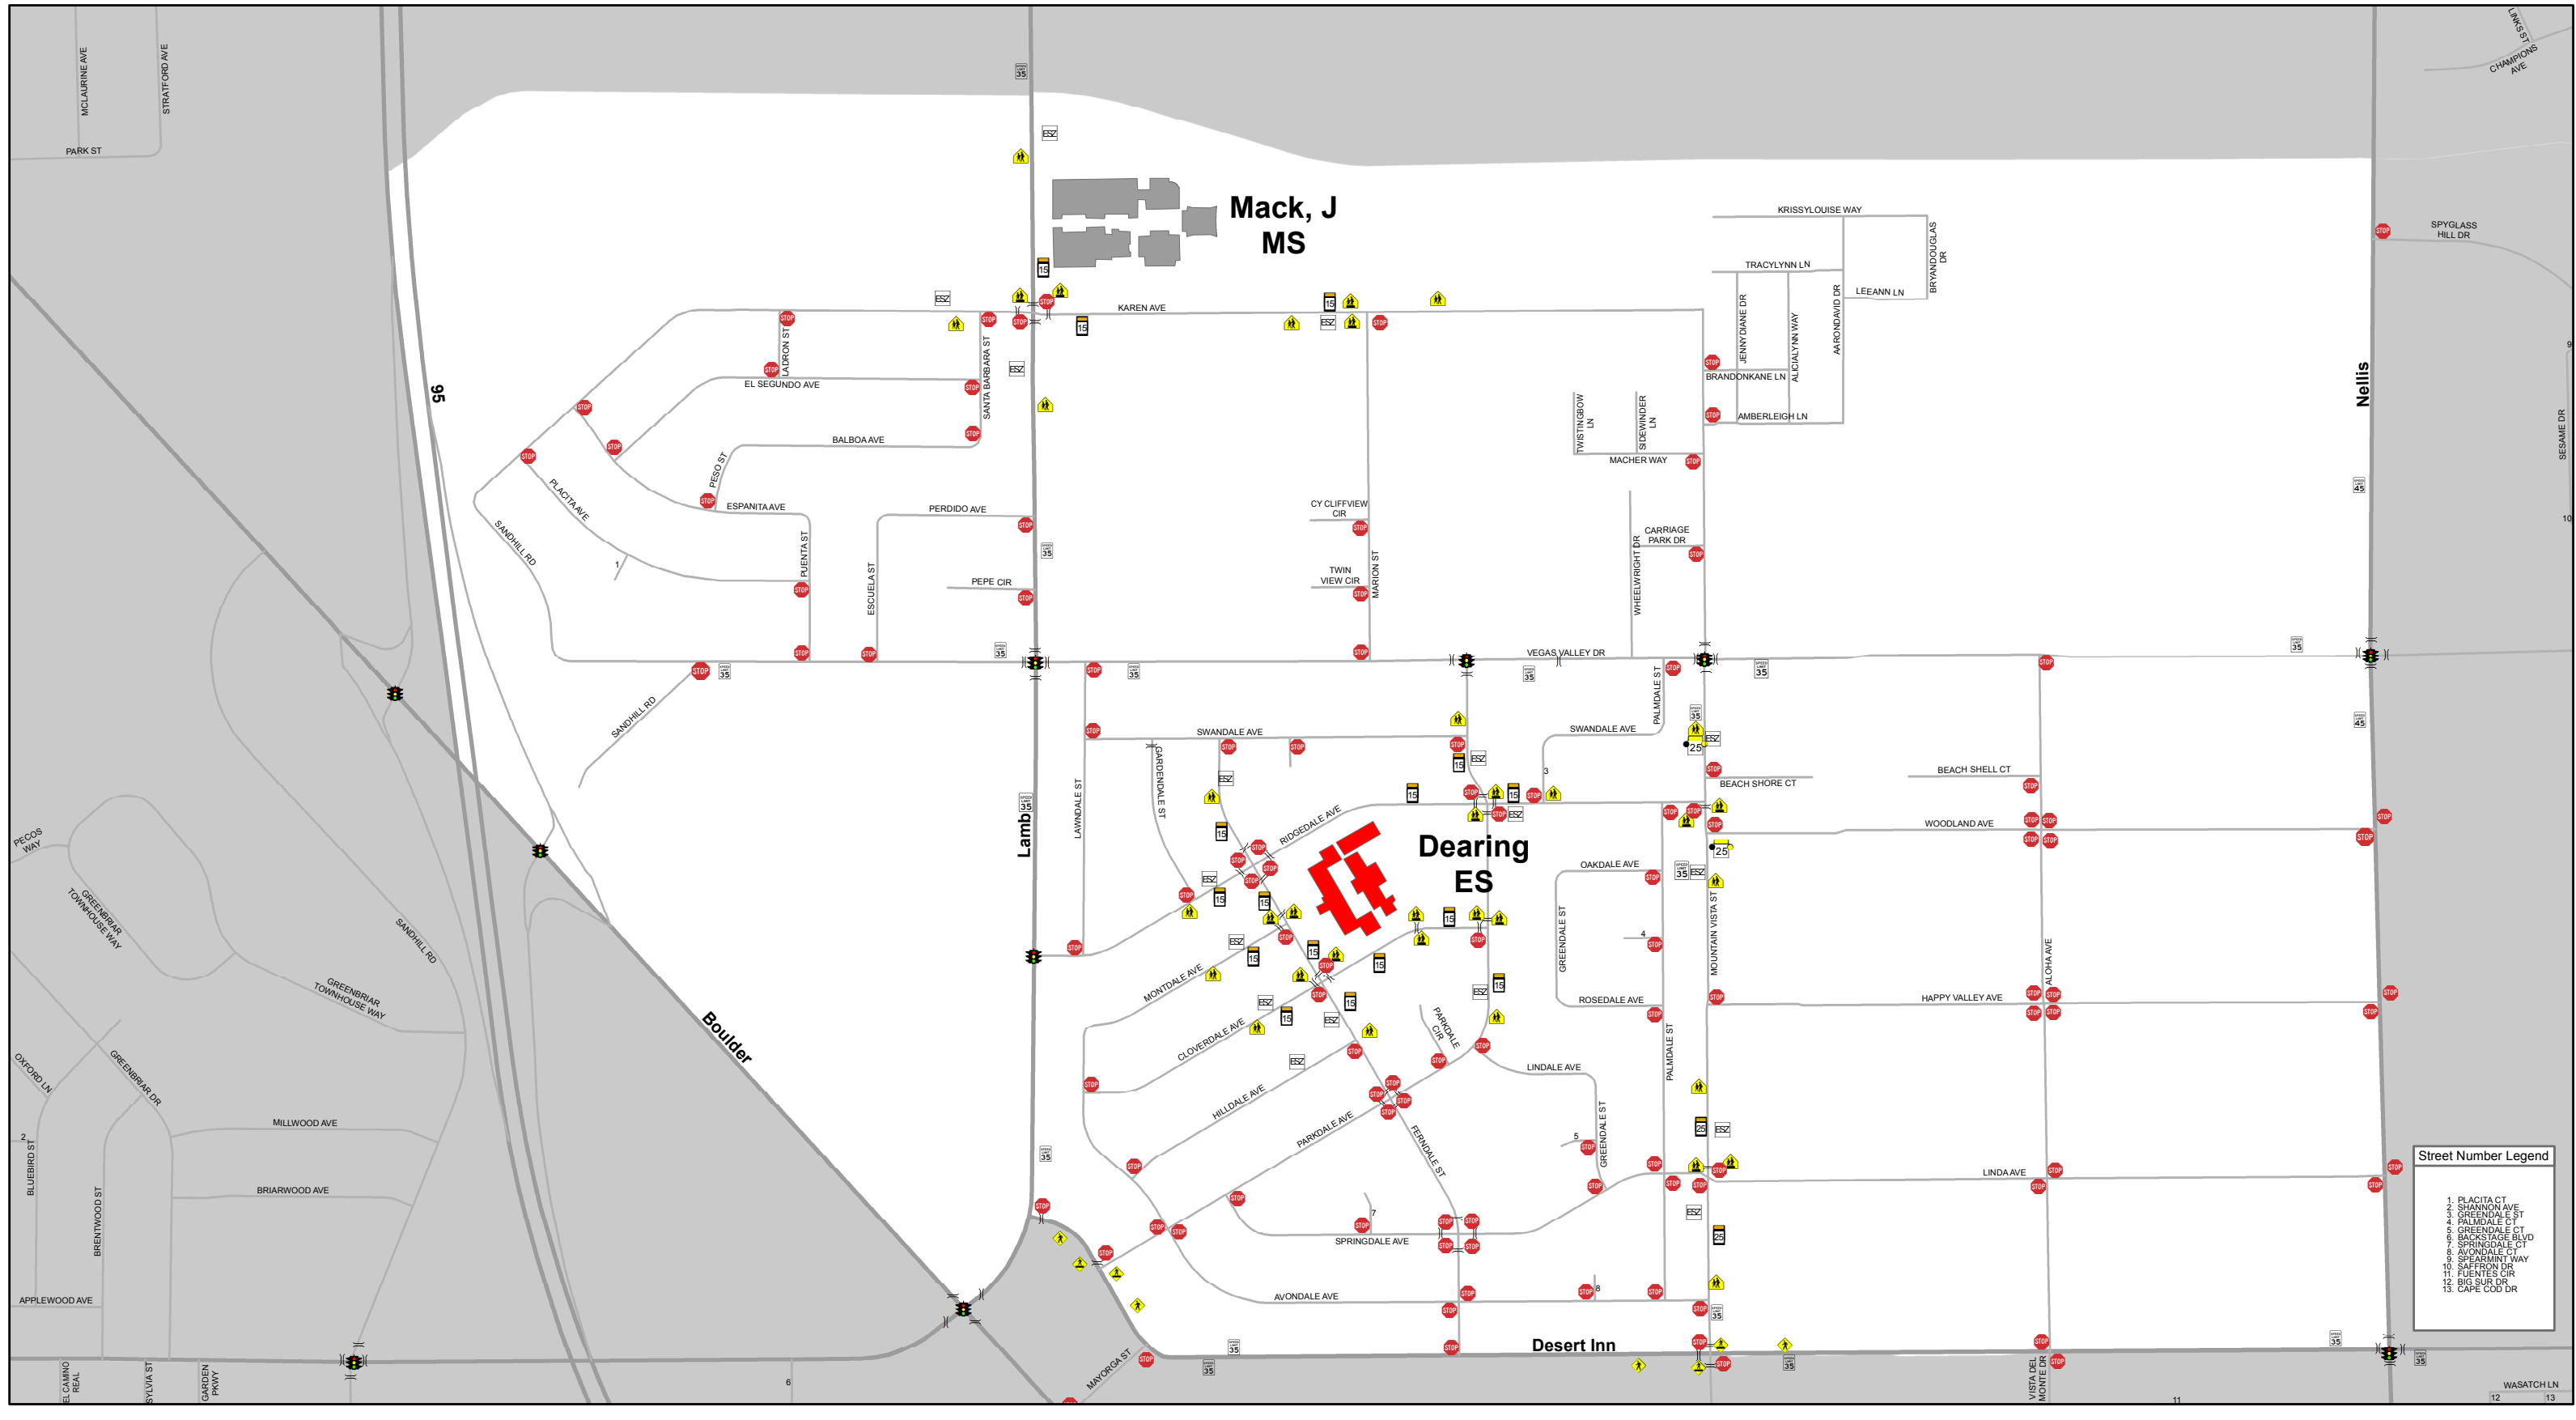

DISCLAIMER:

This map is provided to assist parents/guardians and students in the selection of a walking/bicycling route to and from school. The location of traffic control devices and roadway conditions will change, so parents/guardians must continually review the route with their child/children. This information is provided for information purposes only. Nothing herein is warranted by Clark County, and no liability is assumed by Clark County or the Clark County School District for the information provided, including but not limited to the accuracy of the data shown herein. Speed limits are 25 mph unless otherwise noted.

For more Information see http://www.clarkcountynv.gov/depts/public_works/Pages/default.aspx

Laura Dearing Elementary School

Bell Times
8:00 AM - 2:11 PM
12 Month School

Legend

-  Clark County
-  Boulder City
-  City of Henderson
-  City of Las Vegas
-  City of Mesquite
-  City of North Las Vegas

 2014-2015

Street Number Legend

1. PLACITA CT
2. SHANNON AVE
3. GREENDALE ST
4. PALMDALE CT
5. GREENDALE ST
6. BACKSTAGE BLVD
7. SPRINGDALE CT
8. AVONDALE CT
9. SPEARMINT WAY
10. SUTFRON DR
11. FUENTES CIR
12. BIG SUR DR
13. CAPE COD DR